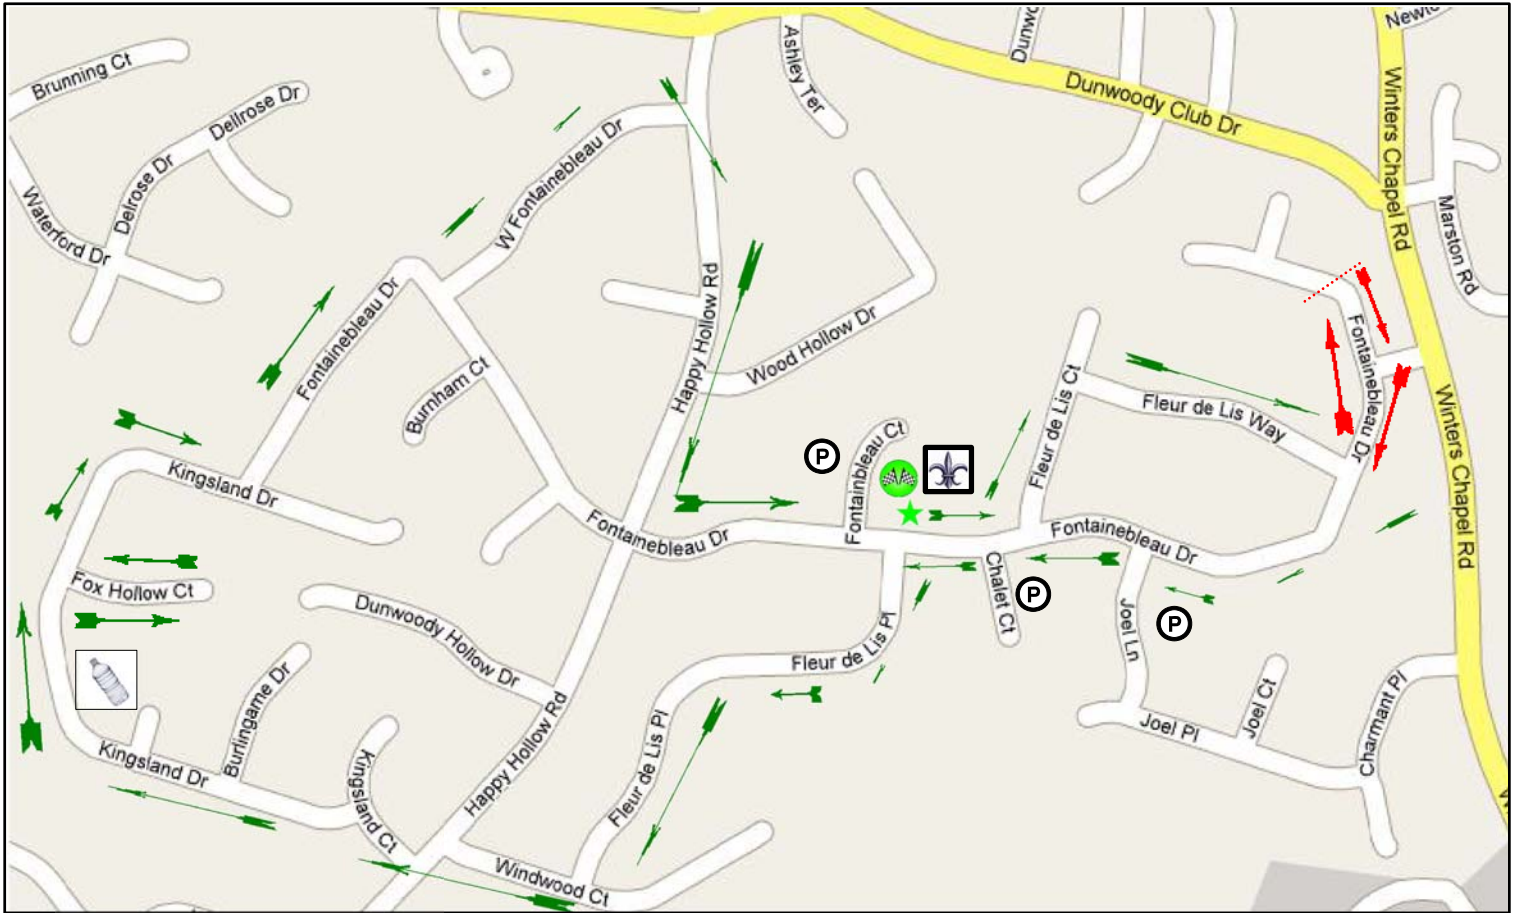

Fontainebleau 5K Run & Walk Course Map

-  Fontainebleau Swim & Tennis Club
-  Start
-  Finish
-  Water Stop
-  5K Run Course
-  Fun Run/Walk Course 1 mile turnaround
-  Parking

Parking will be limited to nearby streets (Fontainebleau Ct , Chalet Ct & Joel Lane).